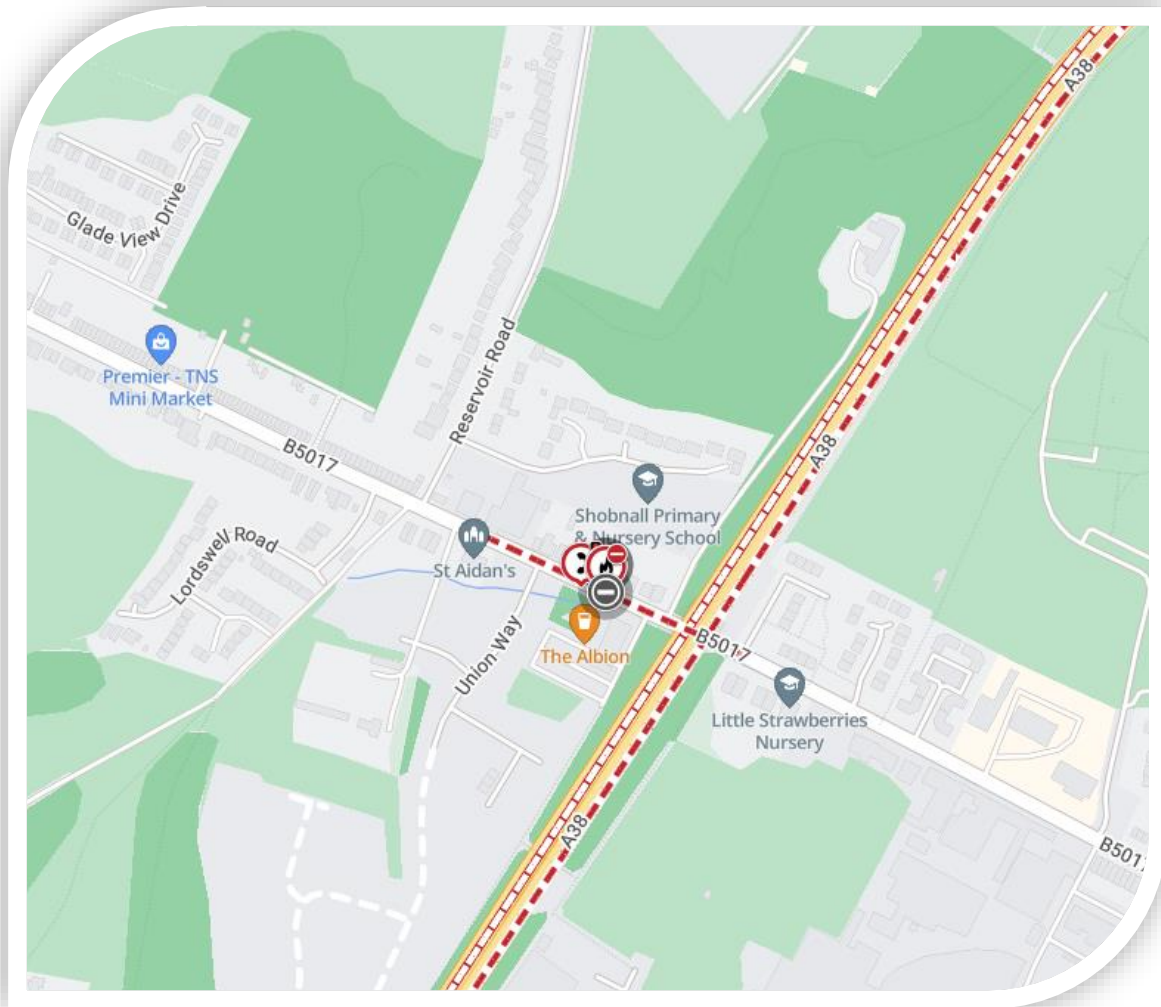

Roadworks – Temporary Disruption

Road closure on Shobnall road from
Friday 14th February – Monday 10th March 2025

Alternative routes are required.

Please leave plenty of time for your appointment.

Our sales team can be contacted on 01283 320978

This is due to rectification of Gas Main and Carriageway. Works completed by Power On.

Current Details

Friday 14th February, 7pm full closure until Sunday 23rd February

Sunday 23rd February, 4-way traffic lights for approximately 2 weeks.

Following this, the council are working to repair the kerbs for approximately 3 weeks.

Map shows alternative route

To access St Aidan's Garden you will need to join the A38 coming of at Branston, and take the 4.4 mile diversion through Tatenhill. Please note, this route does include narrow lanes.